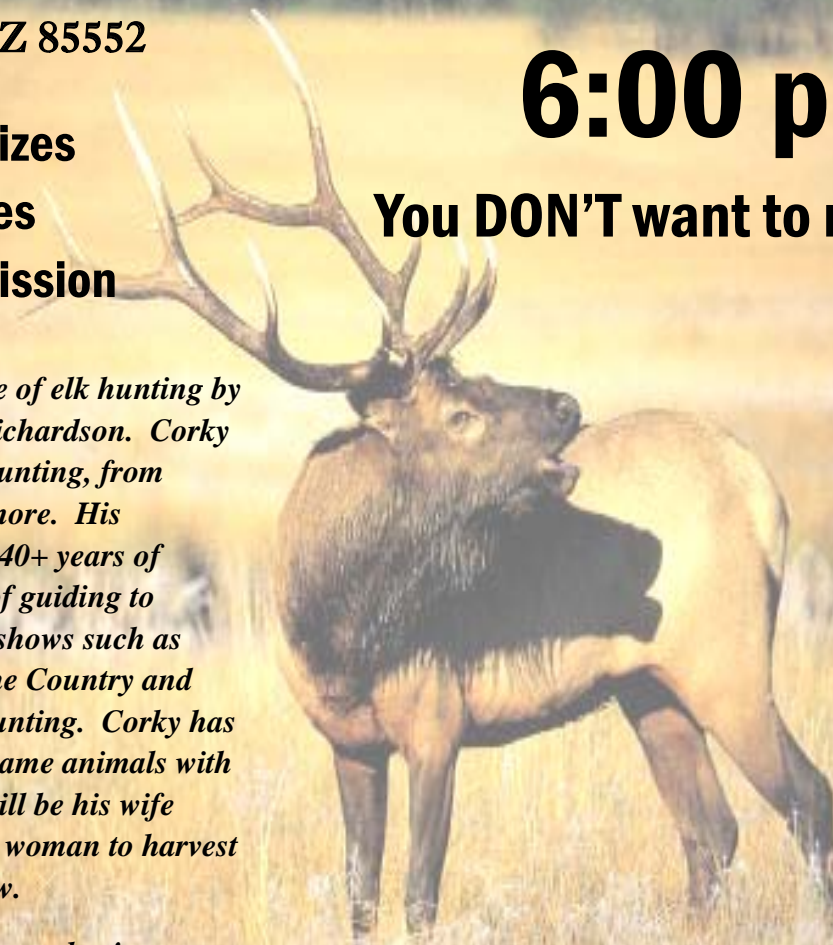

Gila Outdoor
Archery Range
3660 W Main
Thatcher, AZ 85552

Aug 12, 2010

6:00 pm

**Door prizes
Raffles
Free Admission**

You DON'T want to miss this!

Expand your knowledge of elk hunting by joining us with Corky Richardson. Corky covers all topics of elk hunting, from locating to calling and more. His experience ranges from 40+ years of hunting and 30+ years of guiding to appearing on television shows such as Mossy Oak's Hunting the Country and PSE's Adventure Bowhunting. Corky has harvested over 300 big game animals with a bow. Joining Corky will be his wife Cindy, who was the first woman to harvest the AZ Big 10 with a bow.

This will be a night to remember!